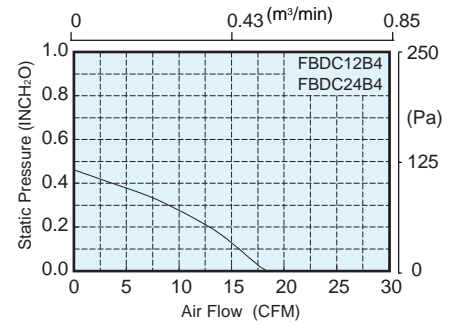

MULTI BLADE DC BLOWER

3.7X3.8X1.3 (94.5X97X33)

FBDC MARK 3 series

DIMENSIONS : inch (mm)

● Lead wire type (Weight : 140g (0.31 lb))

LEADS CONNECTION

Leads specification : UL 1007 AWG24

AIR PERFORMANCE

SPECIFICATION

Max. air flow		Max. static pressure			Noise dB(A)	Speed r/min	Input W	Voltage		Current mA	Model code	Operating temperature	
m³/min	CFM	Pa	mmH ₂ O	inH ₂ O				V	range			deg. C	deg. F
0.75	26.5	270	27.6	1.09	52	3700	8.2	12	7.2 - 13.8	680	FBDC12H7	-20 ~ +60	-4 ~ +140
								24	12 - 27.6	340	FBDC24H7		
0.65	23	185	18.9	0.74	49	3200	5	12	7.2 - 13.8	440	FBDC12Z7		
								5.8	24	12 - 27.6	240		
0.52	18	115	11.7	0.46	44	2600	3.7	12	7.2 - 13.8	300	FBDC12B4		
								24	12 - 27.6	150	FBDC24B4		