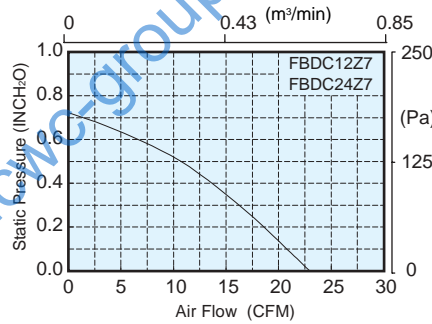

MULTI BLADE DC BLOWER

3.7X3.8X1.3 (94.5X97X33)

FBDC MARK 3 series

DIMENSIONS : inch (mm)

● Lead wire type (Weight : 140g (0.31 lb))

LEADS CONNECTION

Leads specification : UL 1007 AWG24

AIR PERFORMANCE

SPECIFICATION

Max. air flow		Max. static pressure			Noise dB(A)	Speed r/min	Input W	Voltage		Current mA	Model code	Operating temperature	
m³/min	CFM	Pa	mmH ₂ O	inH ₂ O				V	range			deg. C	deg. F
0.75	26.5	270	27.6	1.09	52	3700	8.2	12	7.2 - 13.8	680	FBDC12H7	-20 ~ +60	-4 ~ +140
								24	12 - 27.6	340	FBDC24H7		
0.65	23	185	18.9	0.74	49	3200	5	12	7.2 - 13.8	440	FBDC12Z7		
								5.8	24	12 - 27.6	240		
0.52	18	115	11.7	0.46	44	2600	3.7	12	7.2 - 13.8	300	FBDC12B4		
								24	12 - 27.6	150	FBDC24B4		