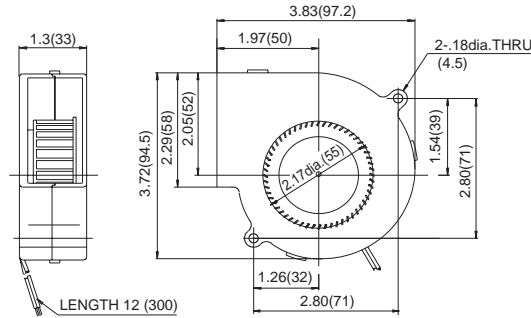

MULTI BLADE DC BLOWER

3.7X3.8X1.3 (94.5X97X33)

FBDC MARK 3 series

DIMENSIONS : inch (mm)

● Lead wire type (Weight : 140g (0.31 lb))

LEADS CONNECTION

Leads specification : UL 1007 AWG24

AIR PERFORMANCE

SPECIFICATION

Max. air flow		Max. static pressure			Noise dB(A)	Speed r/min	Input W	Voltage		Current mA	Model code	Operating temperature	
m³/min	CFM	Pa	mmH ₂ O	inH ₂ O				V	range			deg. C	deg. F
0.75	26.5	270	27.6	1.09	52	3700	8.2	12	7.2 - 13.8	680	FBDC12H7	-20 ~ +60	-4 ~ +140
								24	12 - 27.6	340	FBDC24H7		
0.65	23	185	18.9	0.74	49	3200	5	12	7.2 - 13.8	440	FBDC12Z7		
								5.8	24	12 - 27.6	240		
0.52	18	115	11.7	0.46	44	2600	3.7	12	7.2 - 13.8	300	FBDC12B4		
								24	12 - 27.6	150	FBDC24B4		