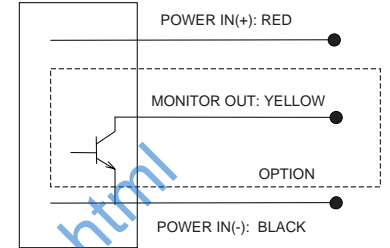

MULTI BLADE DC BLOWER

3.7X3.8X1.3 (94.5X97X33)

FBDC MARK 3 series

DIMENSIONS : inch (mm)

● Lead wire type (Weight : 140g (0.31 lb))

LEADS CONNECTION

Leads specification : UL 1007 AWG24

AIR PERFORMANCE

SPECIFICATION

Max. air flow		Max. static pressure			Noise dB(A)	Speed r/min	Input W	Voltage		Current mA	Model code	Operating temperature	
m³/min	CFM	Pa	mmH ₂ O	inH ₂ O				V	range			deg. C	deg. F
0.75	26.5	270	27.6	1.09	52	3700	8.2	12	7.2 - 13.8	680	FBDC12H7	-20 ~ +60	-4 ~ +140
								24	12 - 27.6	340	FBDC24H7		
0.65	23	185	18.9	0.74	49	3200	5	12	7.2 - 13.8	440	FBDC12Z7		
								5.8	24	12 - 27.6	240		
0.52	18	115	11.7	0.46	44	2600	3.7	12	7.2 - 13.8	300	FBDC12B4		
								24	12 - 27.6	150	FBDC24B4		