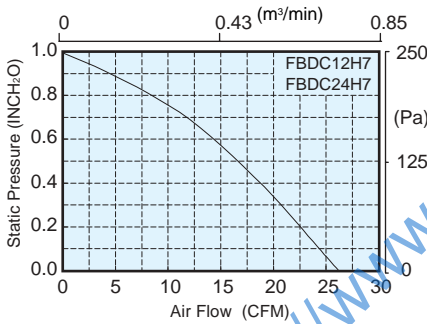

MULTI BLADE DC BLOWER

3.7X3.8X1.3 (94.5X97X33)

FBDC MARK 3 series

DIMENSIONS : inch (mm)

● Lead wire type (Weight : 140g (0.31 lb))

LEADS CONNECTION

Leads specification : UL 1007 AWG24

AIR PERFORMANCE

SPECIFICATION

Max. air flow		Max. static pressure			Noise dB(A)	Speed r/min	Input W	Voltage		Current mA	Model code	Operating temperature	
m³/min	CFM	Pa	mmH ₂ O	inH ₂ O				V	range			deg. C	deg. F
0.75	26.5	270	27.6	1.09	52	3700	8.2	12	7.2 - 13.8	680	FBDC12H7	-20 ~ +60	-4 ~ +140
								24	12 - 27.6	340	FBDC24H7		
0.65	23	185	18.9	0.74	49	3200	5	12	7.2 - 13.8	440	FBDC12Z7		
								5.8	24	12 - 27.6	240		
0.52	18	115	11.7	0.46	44	2600	3.7	12	7.2 - 13.8	300	FBDC12B4		
								24	12 - 27.6	150	FBDC24B4		